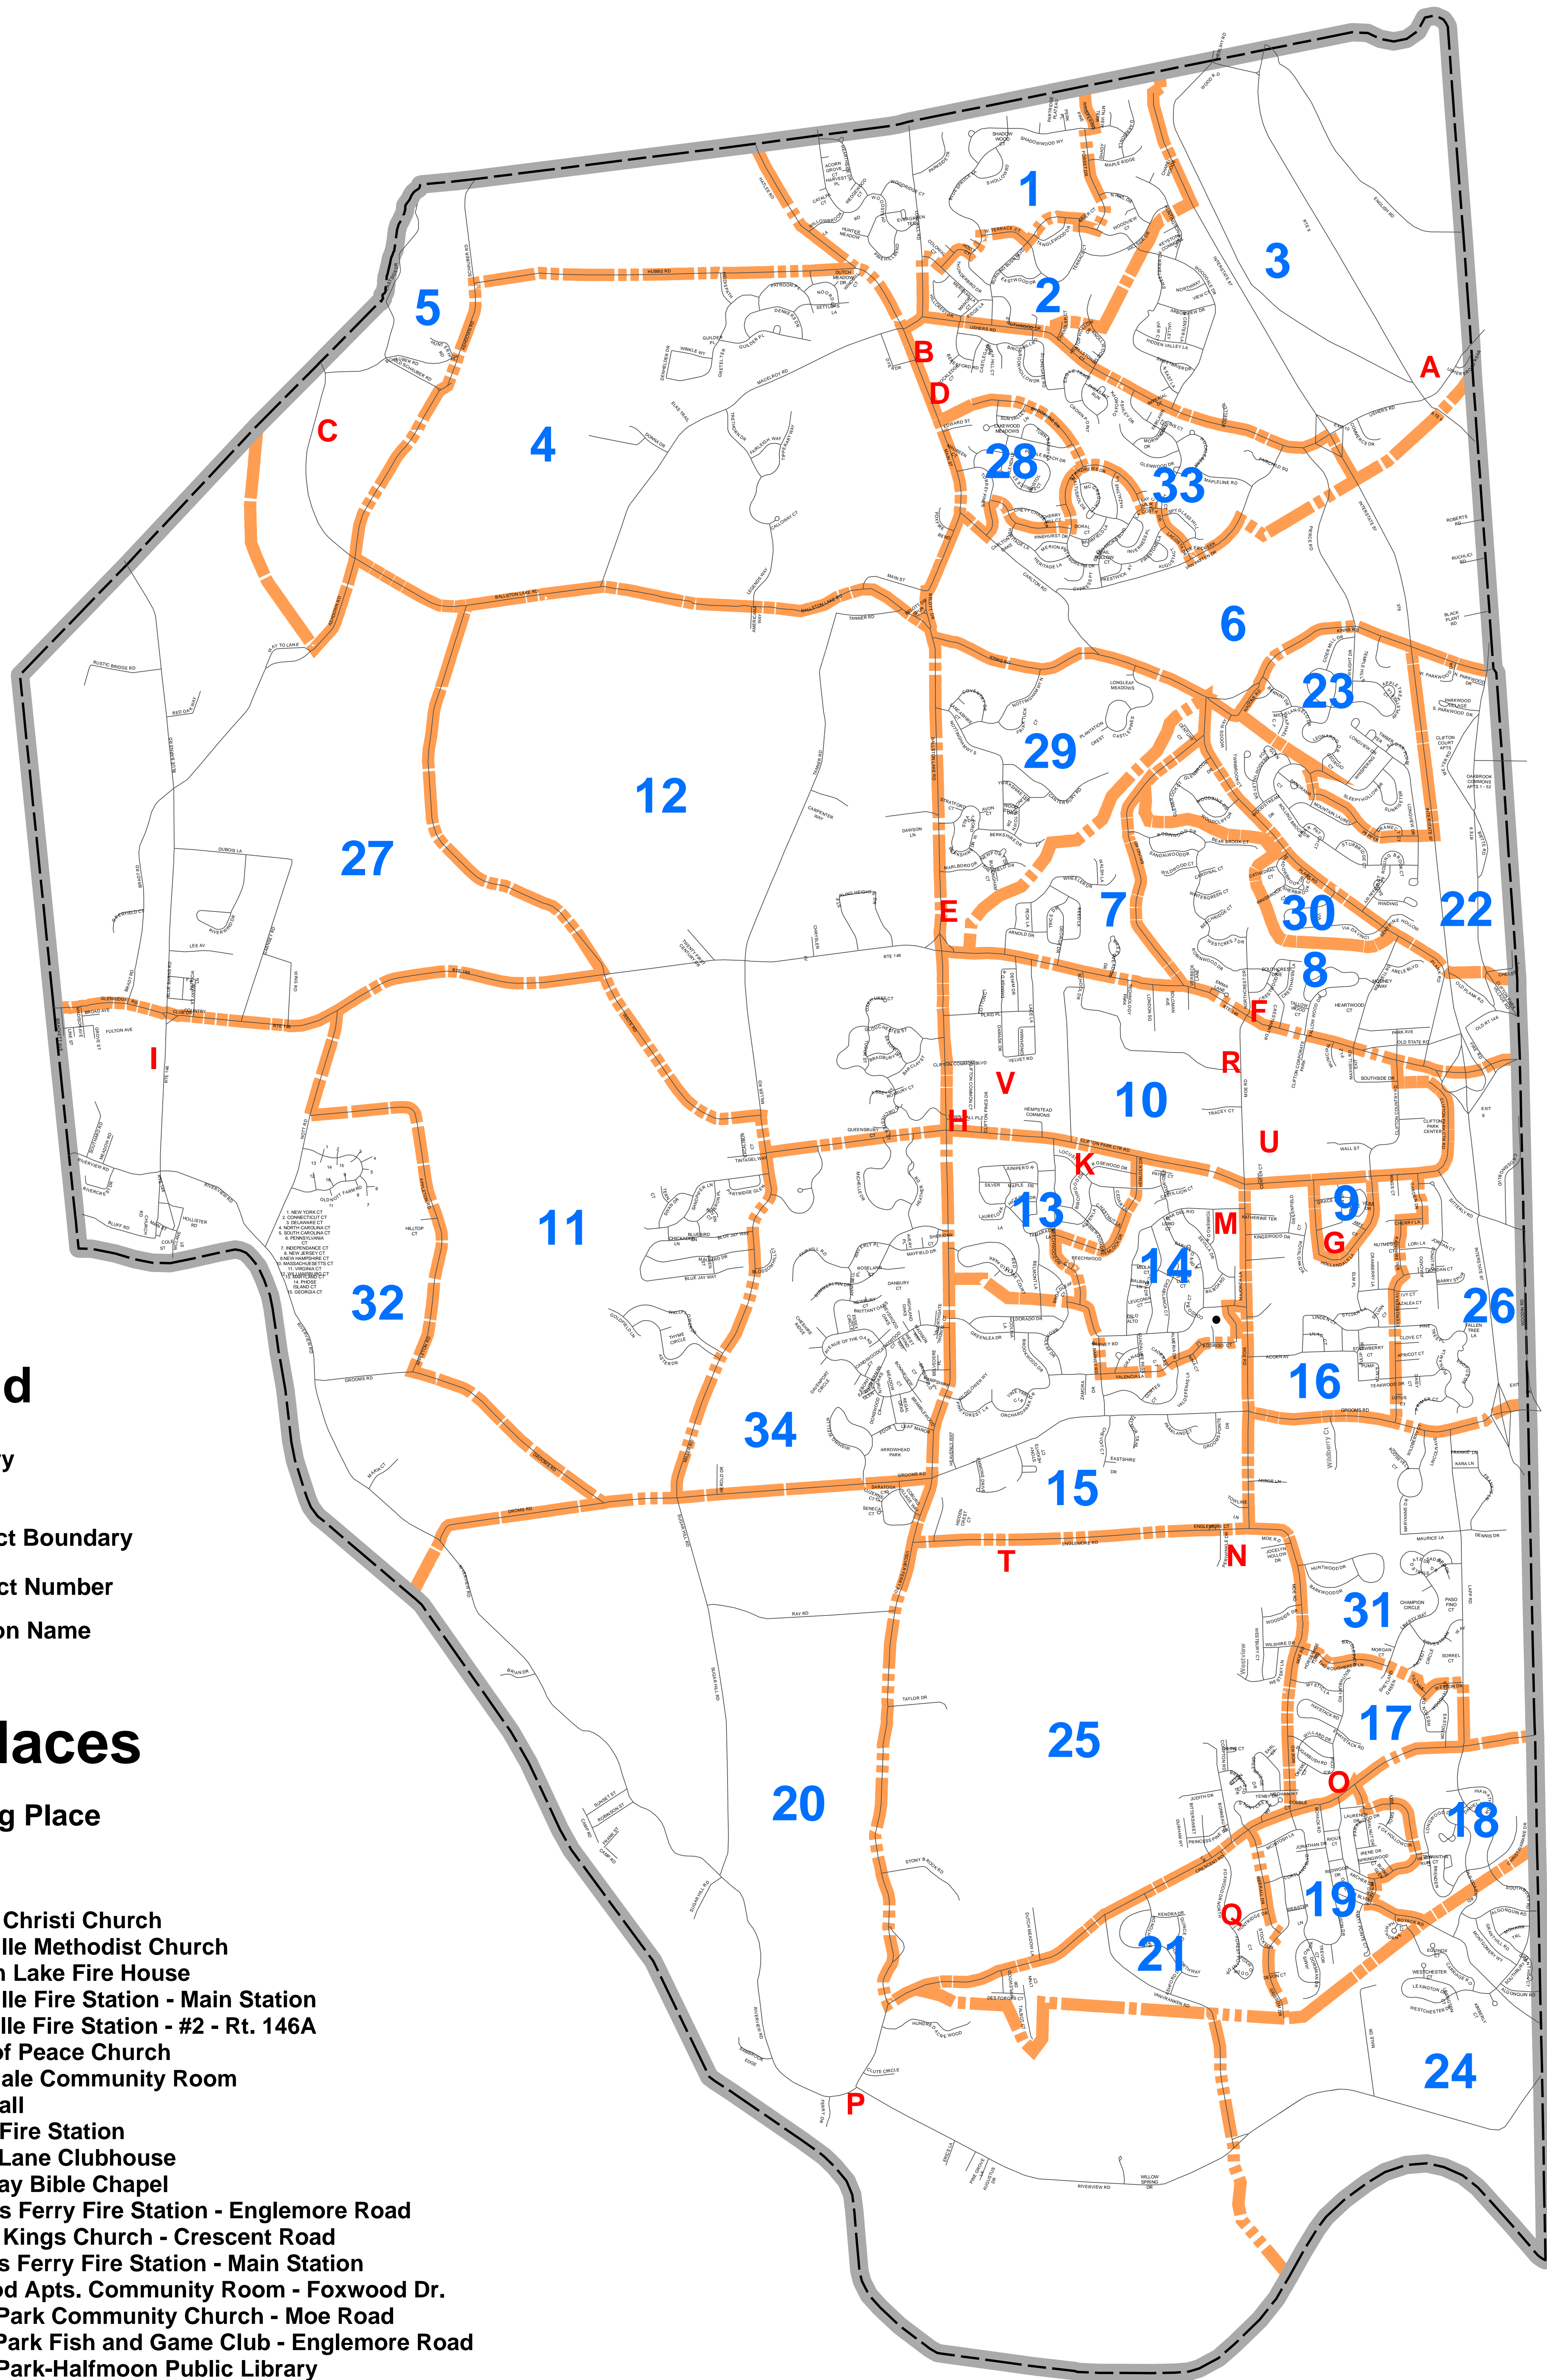

Election District Map

Town of Clifton Park, Saratoga County

Legend

- Town Boundary
- Roads
- Election District Boundary
- Election District Number
- Polling Location Name

Polling Places

District	Polling Place
1,2,3	A - Corpus Christi Church
4,6	B - Jonesville Methodist Church
5	C - Ballston Lake Fire House
28,33	D - Jonesville Fire Station - Main Station
7	E - Jonesville Fire Station - #2 - Rt. 146A
8,30	F - Prince of Peace Church
9	G - Hollandale Community Room
10,12	H - Town Hall
11,27,32	I - Rexford Fire Station
13,14,15	K - Locust Lane Clubhouse
16	M - Northway Bible Chapel
17,31	N - Vischers Ferry Fire Station - Englemore Road
18,19,24	O - King of Kings Church - Crescent Road
20	P - Vischers Ferry Fire Station - Main Station
21	Q - Foxwood Apts. Community Room - Foxwood Dr.
22,23	R - Clifton Park Community Church - Moe Road
25	T - Clifton Park Fish and Game Club - Englemore Road
26	U - Clifton Park-Halfmoon Public Library
29,34	V - Shenendehowa Active Adult Center (Senior Center)